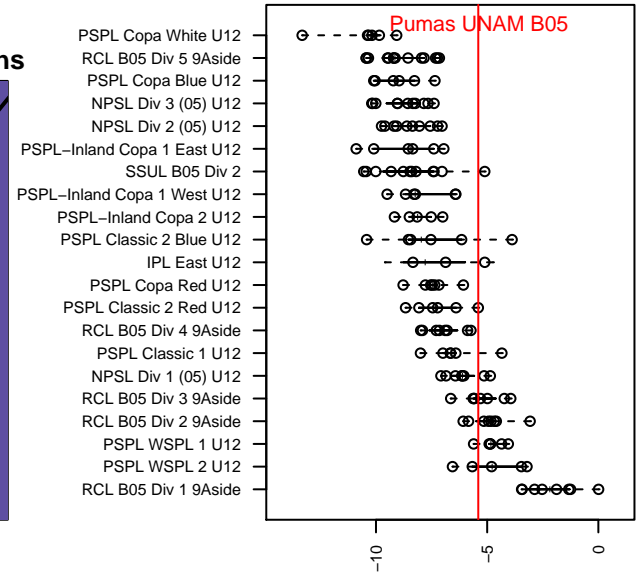

**attack and defense rating
relative to others at age
and all opponents in last 13 months**