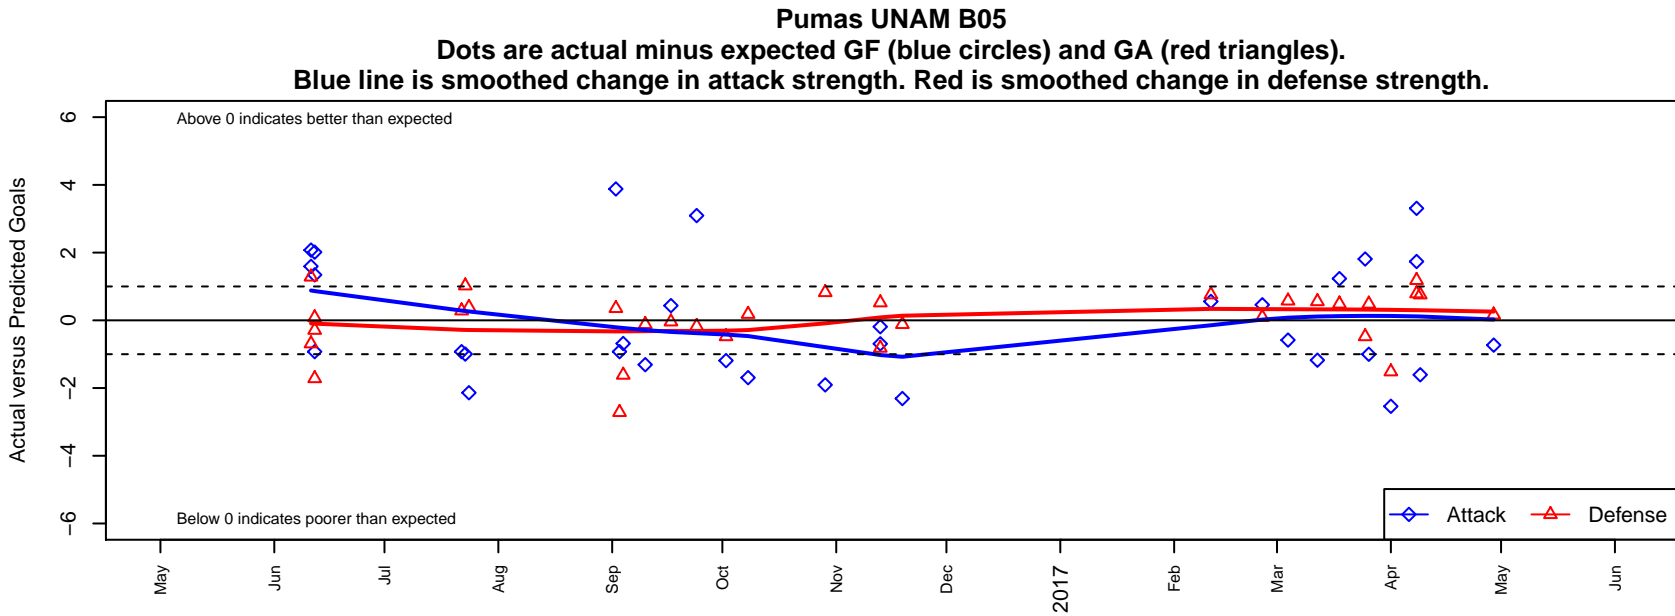

**attack and defense variance (black dot)
relative to other teams
and top 10 in region**

**attack and defense rating
relative to others at age
and all opponents in last 13 months**

Pumas UNAM B05

Pumas UNAM
Seattle, WA
B05 total strength=750
attack=0.79 defense=0.89
fall league = PSPL Classic 2 Red U12
spr league = Spr PSPL Classic 2 U12

alt names used:
Pumas Seattle BU12
Pumas UNAM 05/06
Pumas Seattle BU12
Pumas Seattle BU12
PUMAS UNAM 05
PUMAS SEATTLE SOCCER SCHOOL PUMAS

Venues played:
2016 Starfire Spring Classic BU12
2016 Sounders FC Cup BU12 Gold
2016 Labor Day Cup BU12 Gold
2016 PSPL Classic 2 Red U12
2016 Spr PSPL Classic 2 U12
2016 WA Cup U12 Silver U12